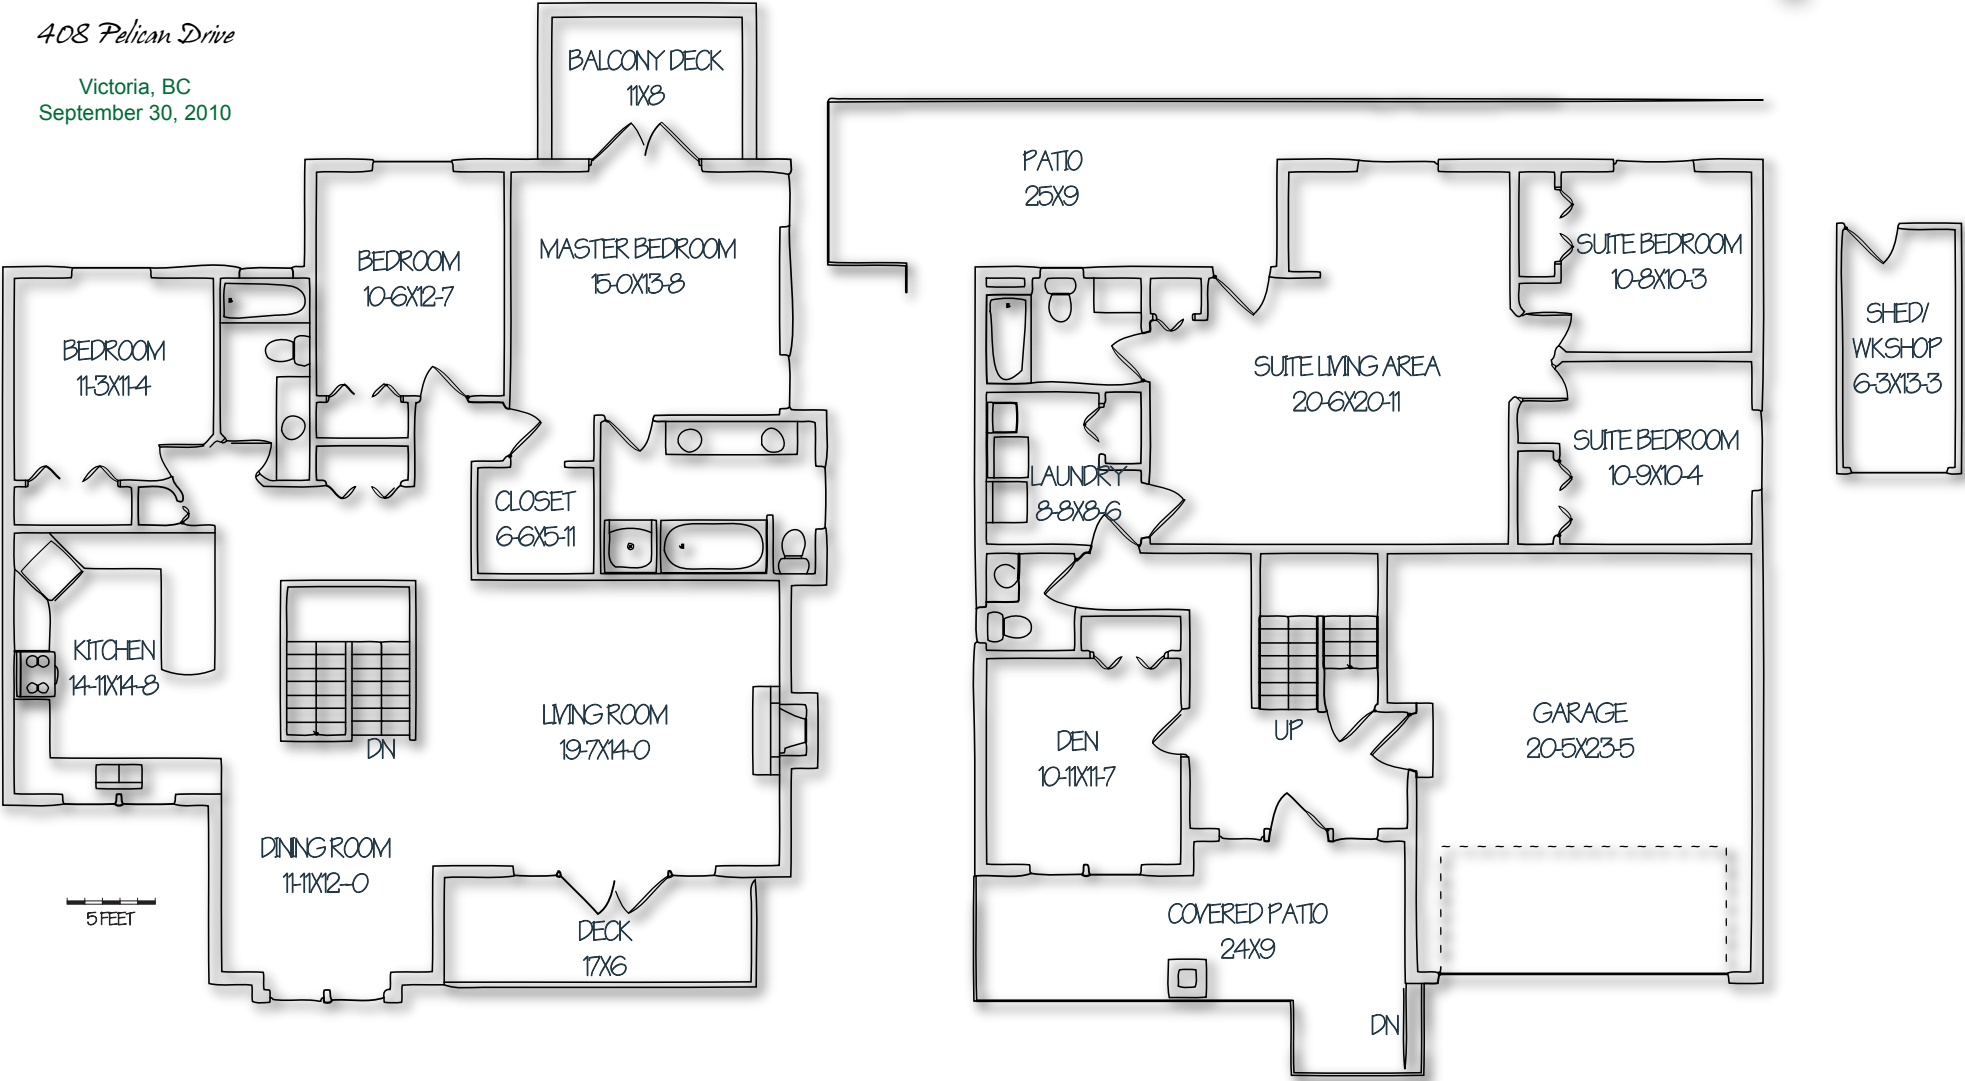

408 Pelican Drive

Victoria, BC
 September 30, 2010

5 FEET